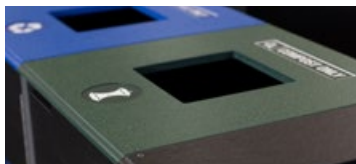

CUSTOMIZATION OPTIONS

RESTRICTIVE OPENINGS & SYMBOLS