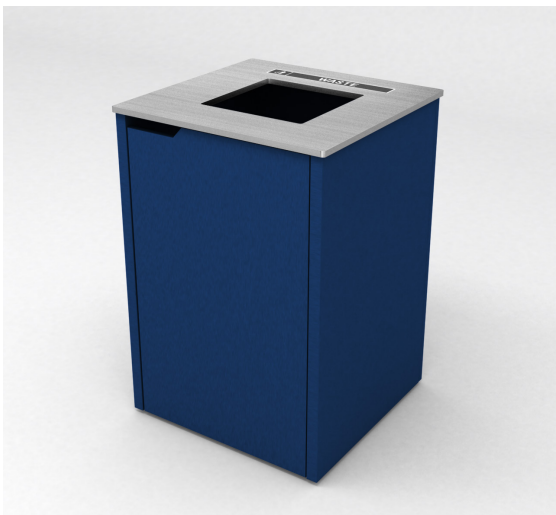

**Quadruple 22 Gallon** with magnetic door pushes

**Single 38 Gallon** with steel top

**Triple 10 Gallon** with steel door pulls

#### 10 GALLON

SIZE	DIMENSIONS	SKU
SINGLE	15"W x 15"D x 30"H	P-CH-STT10
DOUBLE	28"W x 15"D x 30"H	P-CH-STT10D
TRIPLE	42"W x 15"D x 30"H	P-CH-STT10T